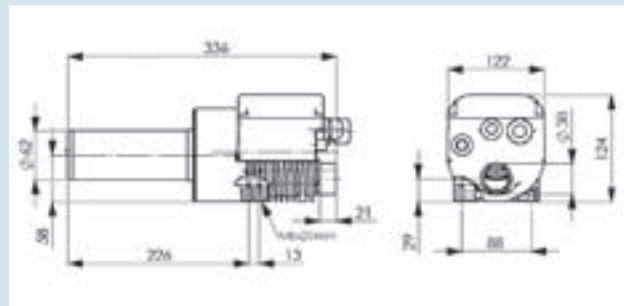

Air heater

Type L62

from 5800 Watt to 8600 Watt

CE

Technical data

L62

Item No.		5102169	5102174	5102176
Voltage	V	400	400	230
Power	W	5800	8600	4500
Frequency	Hz	50/60	50/60	50/60
Max. temperature	°C	700	700	700
Min. air flow	l/min	500	800	400
Air connection	Ø mm	38,0	38,0	38,0
Air outlet	Ø mm	62,0	62,0	62,0
Dimensions	mm (l x w x h)	336 x 122 x 124	336 x 122 x 124	336 x 122 x 124
Weight	kg	2,9	2,9	2,9
Protection class I	⊕			
Marking	CE			

Accessories

Item No.	Description
5107245	Round nozzle Ø 40 mm
5107246	Flange connection
5107247	Extension tube 200x40 mm
5107259	Wide slot nozzle 150x12 mm
5107260	Wide slot nozzle 85x15 mm
5107262	Wide slot nozzle 300x4 mm
5107265	Angle nozzle Ø 62 mm, 120x112 mm