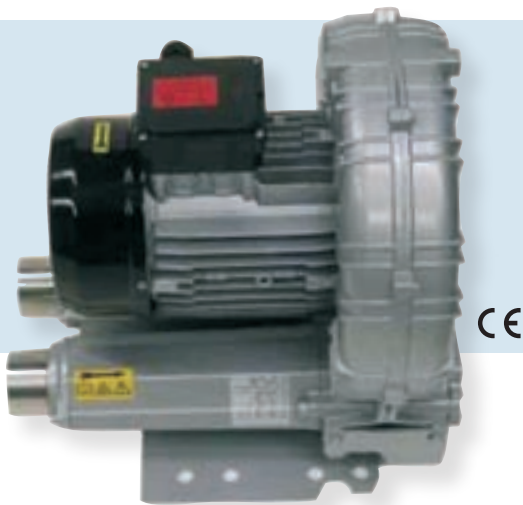

High-pressure blower

HD240

3,65 m³/min – 27 000 Pa

Technical data

Item No.	5100200		Design	Side channel blower					
Volumetric current	Total pressure difference	Voltage	Frequency	Current consumption	Speed	Motor power	Noise pressure level	Weight	
m ³ /min	Pa	V	Hz	A	rpm	kW	LpA (db)	kg	
3,65	27 000	3 x 400	50	5,2	2900	2,20	68,8	26,5	
4,42	26 000	3 x 480	60	5,5	3500	2,55	70,8	26,5	

Inlet port	∅ 60 mm (exterior)
Outlet port	∅ 60 mm (exterior)
Dimensions (l x w x h)	397 x 327 x 365
Ambient temperature	-20 °C to +60 °C
Type of protection	IP 54

Accessories

Item No.	Description
5107278	Hose connection adapter 1x60/2x60 mm
5107291	Hose connection adapter 1x60/1x38 mm
5107293	Hose connection adapter 1x38/2x38 mm
5107288	Air hose ∅ 60 mm
5107285	Hose clip ∅ 60 mm
5107286	Air hose ∅ 38 mm
5107287	Hose clip ∅ 38 mm