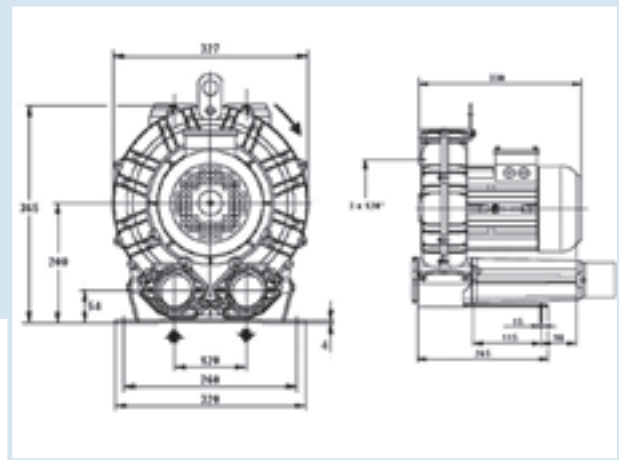

High-pressure blower

HD240

3,65 m³/min – 27 000 Pa

Technical data

Item No.	5100200		Design	Side channel blower					
Volumetric current	Total pressure difference	Voltage	Frequency	Current consumption	Speed	Motor power	Noise pressure level	Weight	
m ³ /min	Pa	V	Hz	A	rpm	kW	LpA (db)	kg	
3,65	27 000	3 x 400	50	5,2	2900	2,20	68,8	26,5	
4,42	26 000	3 x 480	60	5,5	3500	2,55	70,8	26,5	

Inlet port	∅ 60 mm (exterior)
Outlet port	∅ 60 mm (exterior)
Dimensions (l x w x h)	397 x 327 x 365
Ambient temperature	-20 °C to +60 °C
Type of protection	IP 54

Accessories

Item No.	Description
5107278	Hose connection adapter 1x60/2x60 mm
5107291	Hose connection adapter 1x60/1x38 mm
5107293	Hose connection adapter 1x38/2x38 mm
5107288	Air hose ∅ 60 mm
5107285	Hose clip ∅ 60 mm
5107286	Air hose ∅ 38 mm
5107287	Hose clip ∅ 38 mm