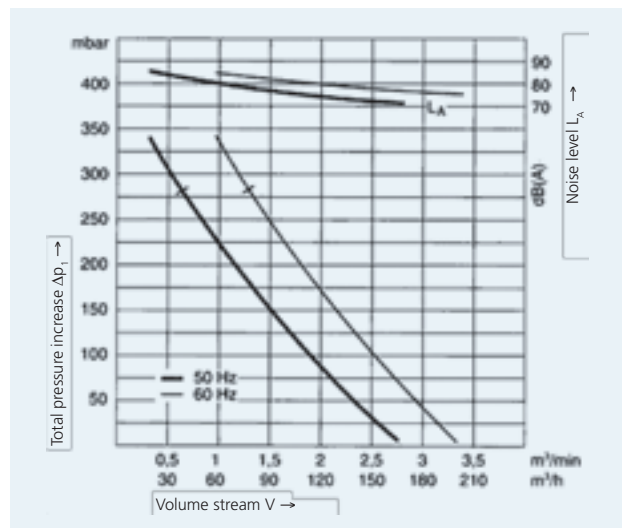

High-pressure blower

HD240

3,65 m³/min – 27 000 Pa

Technical data

Item No.	5100200		Design	Side channel blower					
Volumetric current	Total pressure difference	Voltage	Frequency	Current consumption	Speed	Motor power	Noise pressure level	Weight	
m ³ /min	Pa	V	Hz	A	rpm	kW	LpA (db)	kg	
3,65	27 000	3 x 400	50	5,2	2900	2,20	68,8	26,5	
4,42	26 000	3 x 480	60	5,5	3500	2,55	70,8	26,5	

Inlet port	∅ 60 mm (exterior)
Outlet port	∅ 60 mm (exterior)
Dimensions (l x w x h)	397 x 327 x 365
Ambient temperature	-20 °C to +60 °C
Type of protection	IP 54

Accessories

Item No.	Description
5107278	Hose connection adapter 1x60/2x60 mm
5107291	Hose connection adapter 1x60/1x38 mm
5107293	Hose connection adapter 1x38/2x38 mm
5107288	Air hose ∅ 60 mm
5107285	Hose clip ∅ 60 mm
5107286	Air hose ∅ 38 mm
5107287	Hose clip ∅ 38 mm